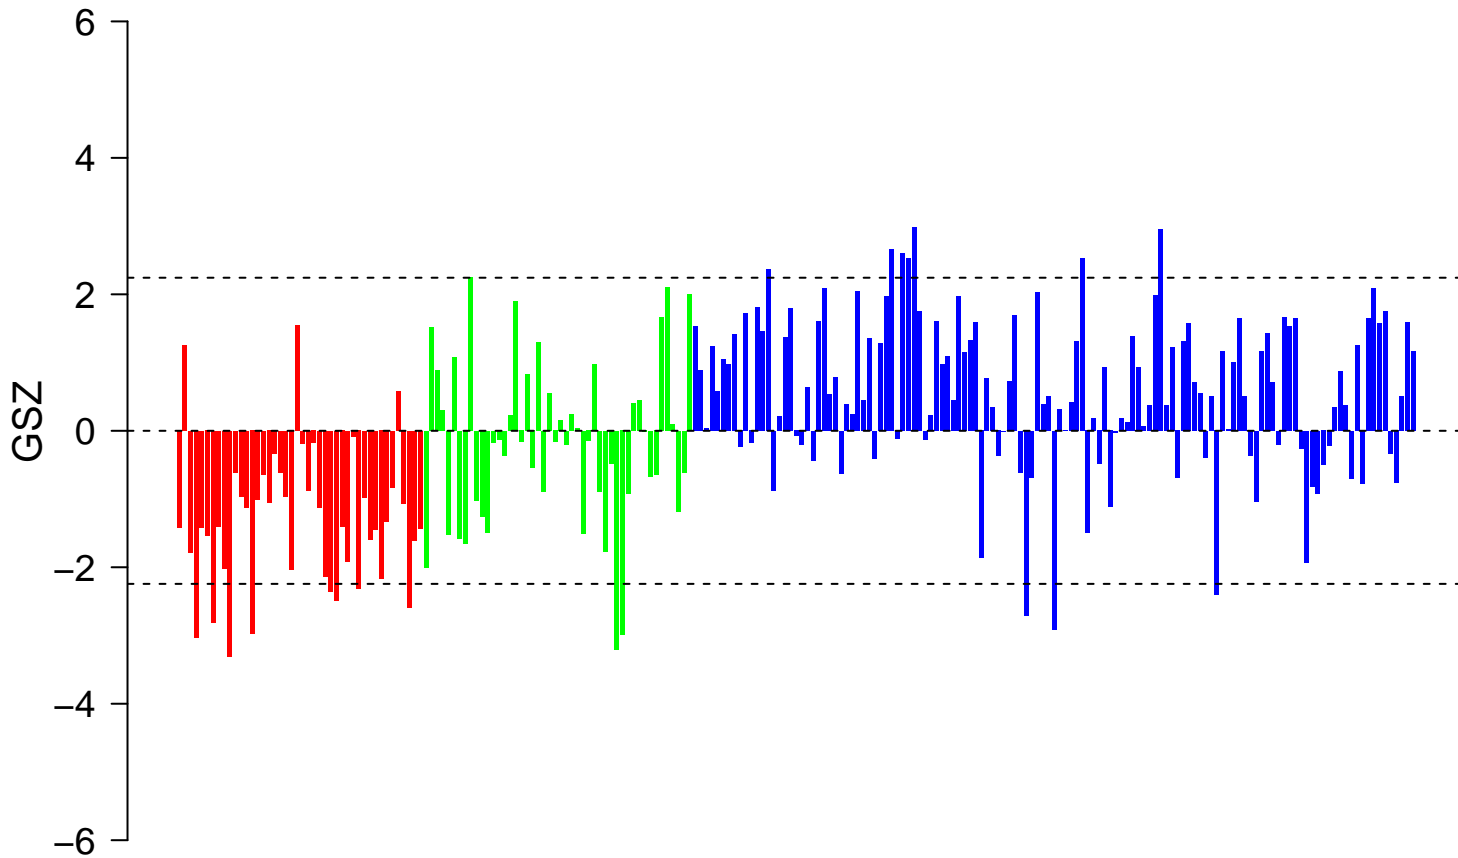

TAKAO_RESPONSE_TO_UVB_RADIATION_DN

TAKAO_RESPONSE_TO_UVB_RADIATION_DN

■ on
■ -
□ off

TAKAO_RESPONSE_TO_UVB_RADIATION_DN